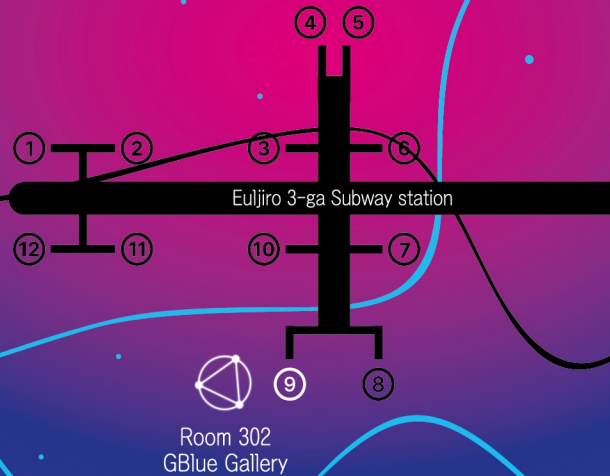

Onsite Exploration of Hot-spots

Use the QR code to apply for the 'Onsite Exploration of Hotspots', and capture '☒☒☒☒'! You will receive the opportunity to utilize the Capture-Signal Enhancing Device 'C.O_34'.

September	23rd	1PM	 Reservation Link www.artijecta.com/reservation
		5PM	
	30th	1PM	
		5PM	
October	7th	1PM	
		5PM	

핫스팟
Hotspots Base Camp
베이스캠프

Capture '☒☒☒☒'
to join
the ranks
of the truth.

Direction

2023. 9. 21. Thur —
2023. 10. 11. Wed

12:00PM - 07:00PM

※ Closed every Monday

296-4, Euljiro 3-ga, Jung-gu, Seoul, Republic of Korea,
Room 302, 3rd floor, GBlue Gallery

Inquiry

yenaprk105@gmail.com
@yenaprk