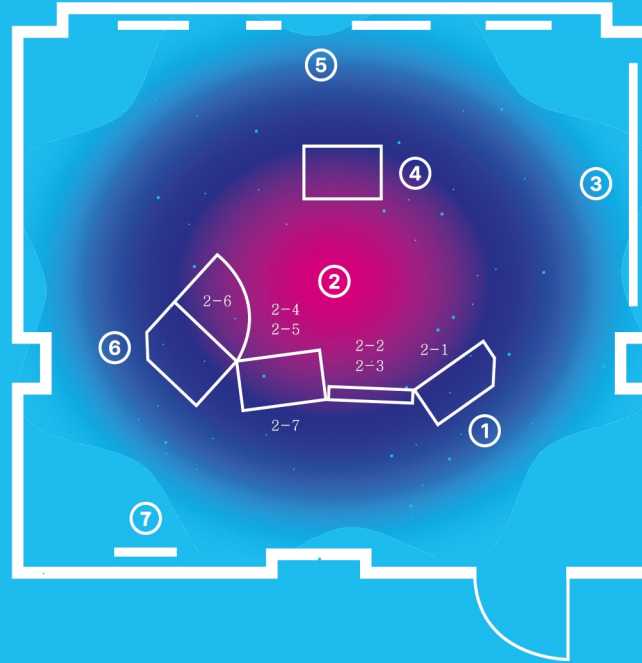

Base Camp Info